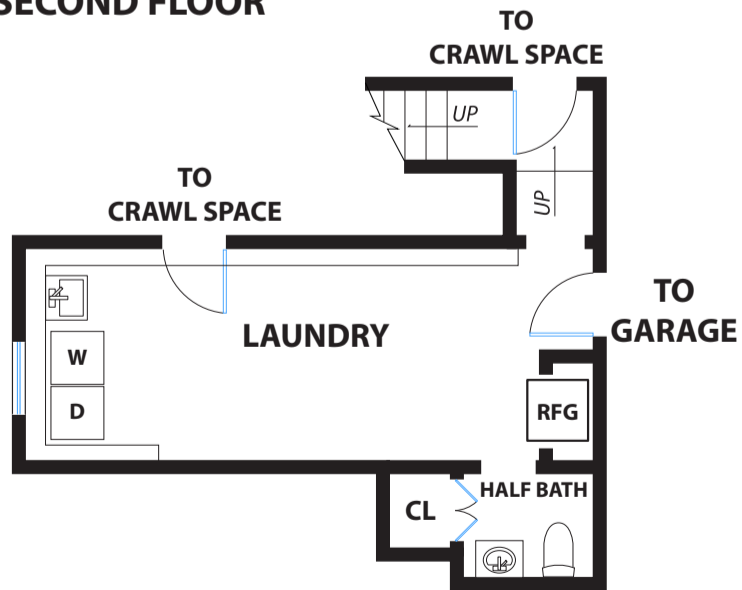

3927 REINHARDT DRIVE

OAKLAND

SECOND FLOOR

THIRD FLOOR

FIRST FLOOR

PRESENTED BY : DEIDRE JOYNER
DRE #: 1451749

DISCLAIMER: RENDERING BY OPEN HOMES PHOTOGRAPHY. ALL MEASUREMENTS ARE APPROXIMATE AND MAY NOT BE EXACT.
DO NOT RELY ON THE ACCURACY OF THIS FLOOR PLAN WHEN DETERMINING THE PRICE OF A PROPERTY OR MAKING DECISIONS
REGARDING BUYING OR SELLING OF PROPERTIES WITHOUT INDEPENDENT VERIFICATION.